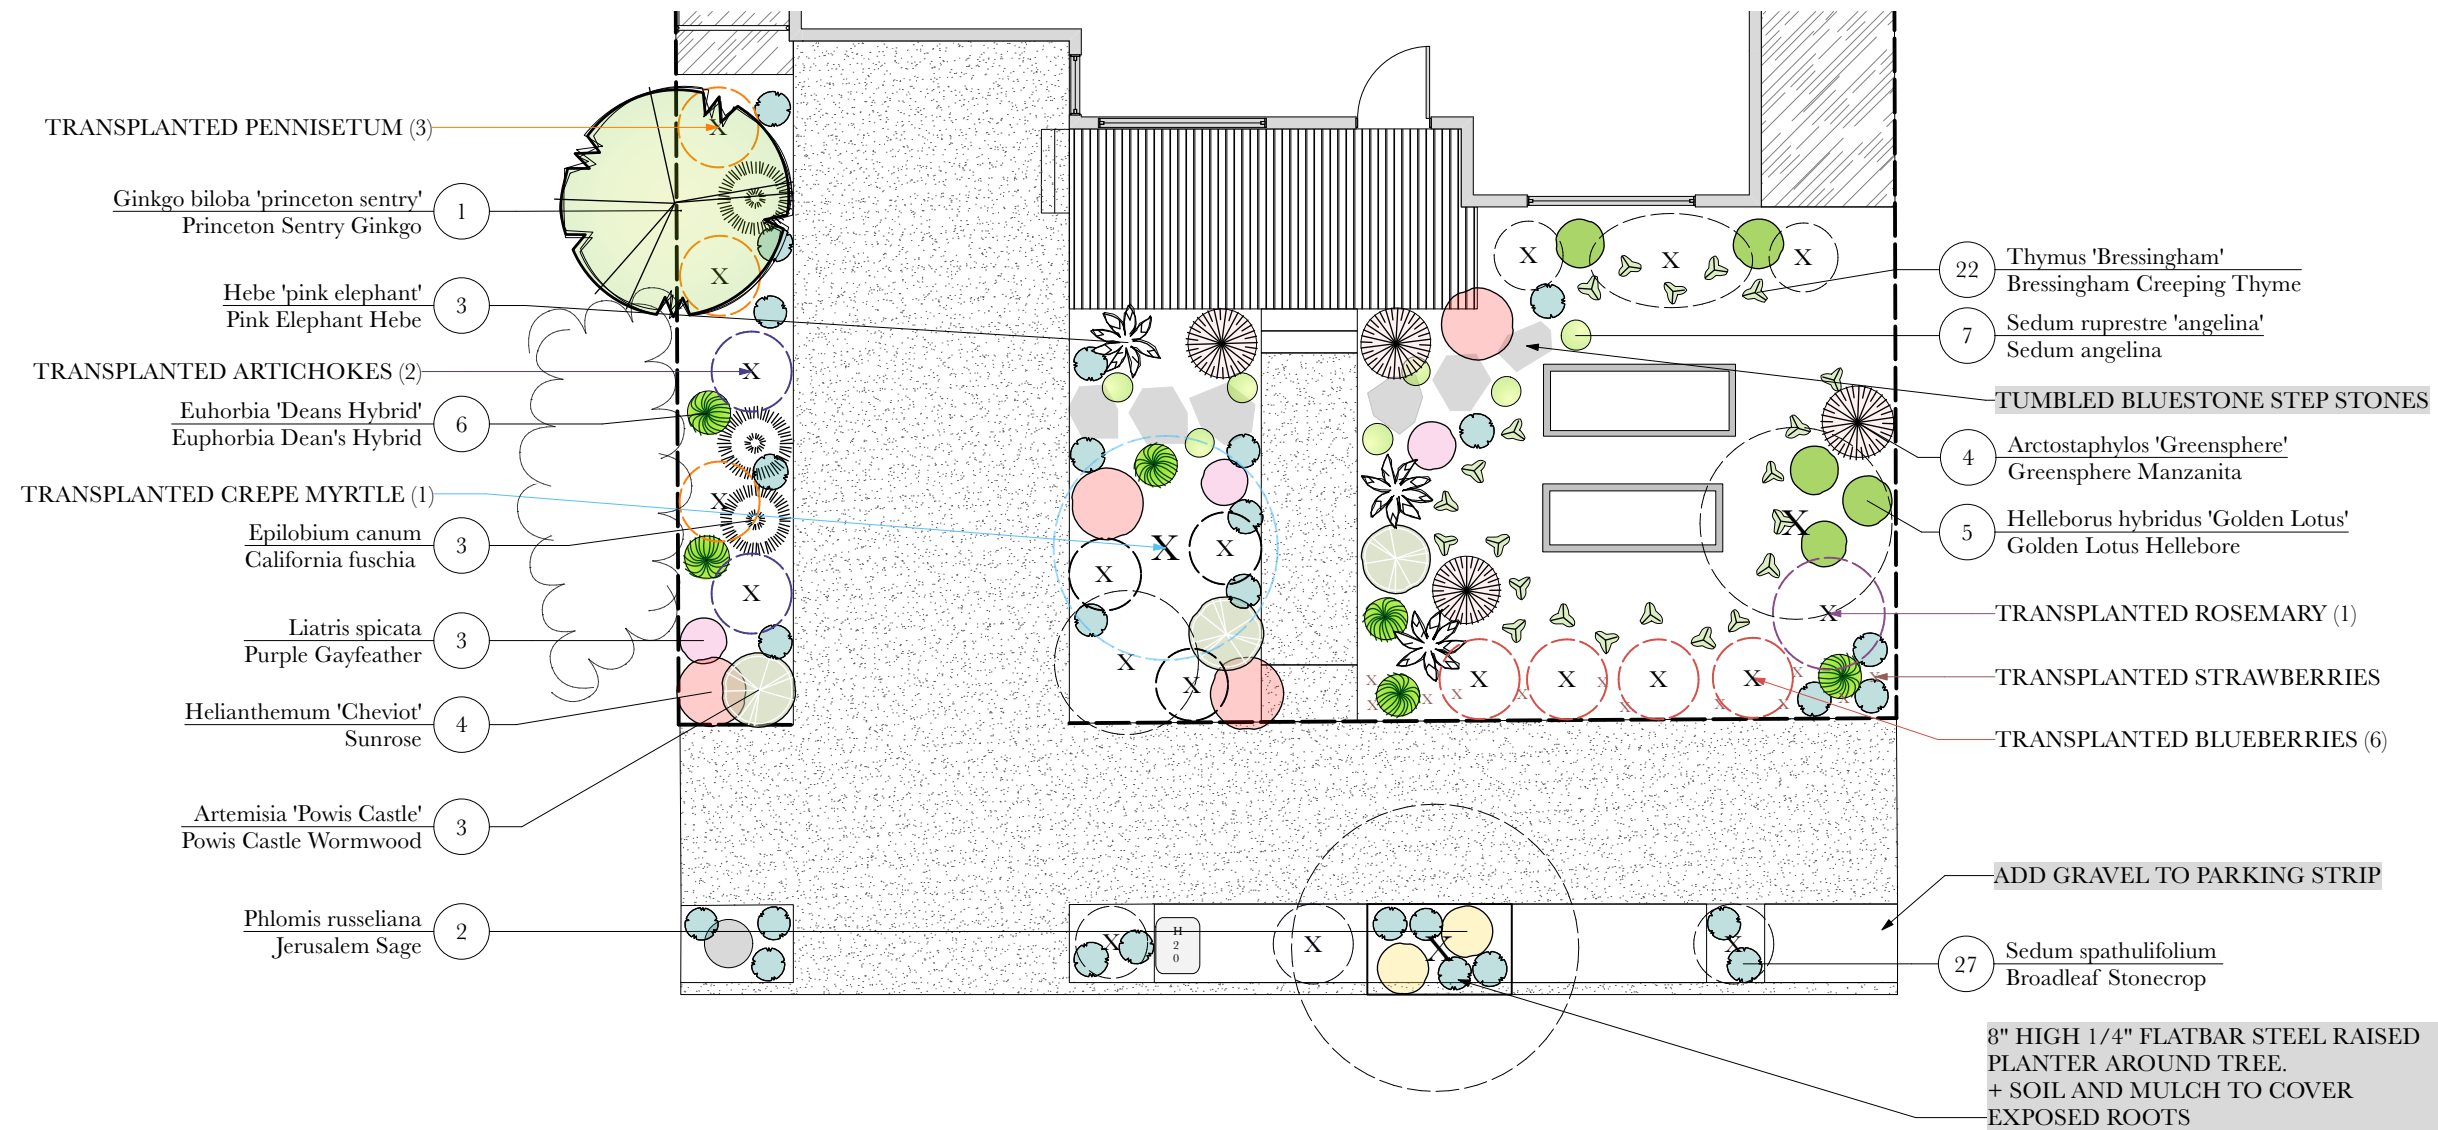

DEANNA & VALERIE RESIDENCE/FRONT YARD

DEANNA & VALERIE RESIDENCE/BACKYARD

DEANNA & VALERIE RESIDENCE/FRONT YARD

Princeton Sentry Ginkgo

Greensphere Manzanita

California Fuschia

Powis Castle Wormwood

Dean's Hybrid Euphorbia

DEANNA & VALERIE RESIDENCE MATERIALS

1/4 minus gravel pathway (with steel edging)

Landscape block retaining wall

Bluestone stepping stones

Bluestone risers

Variegated/dimensional bluestone patio