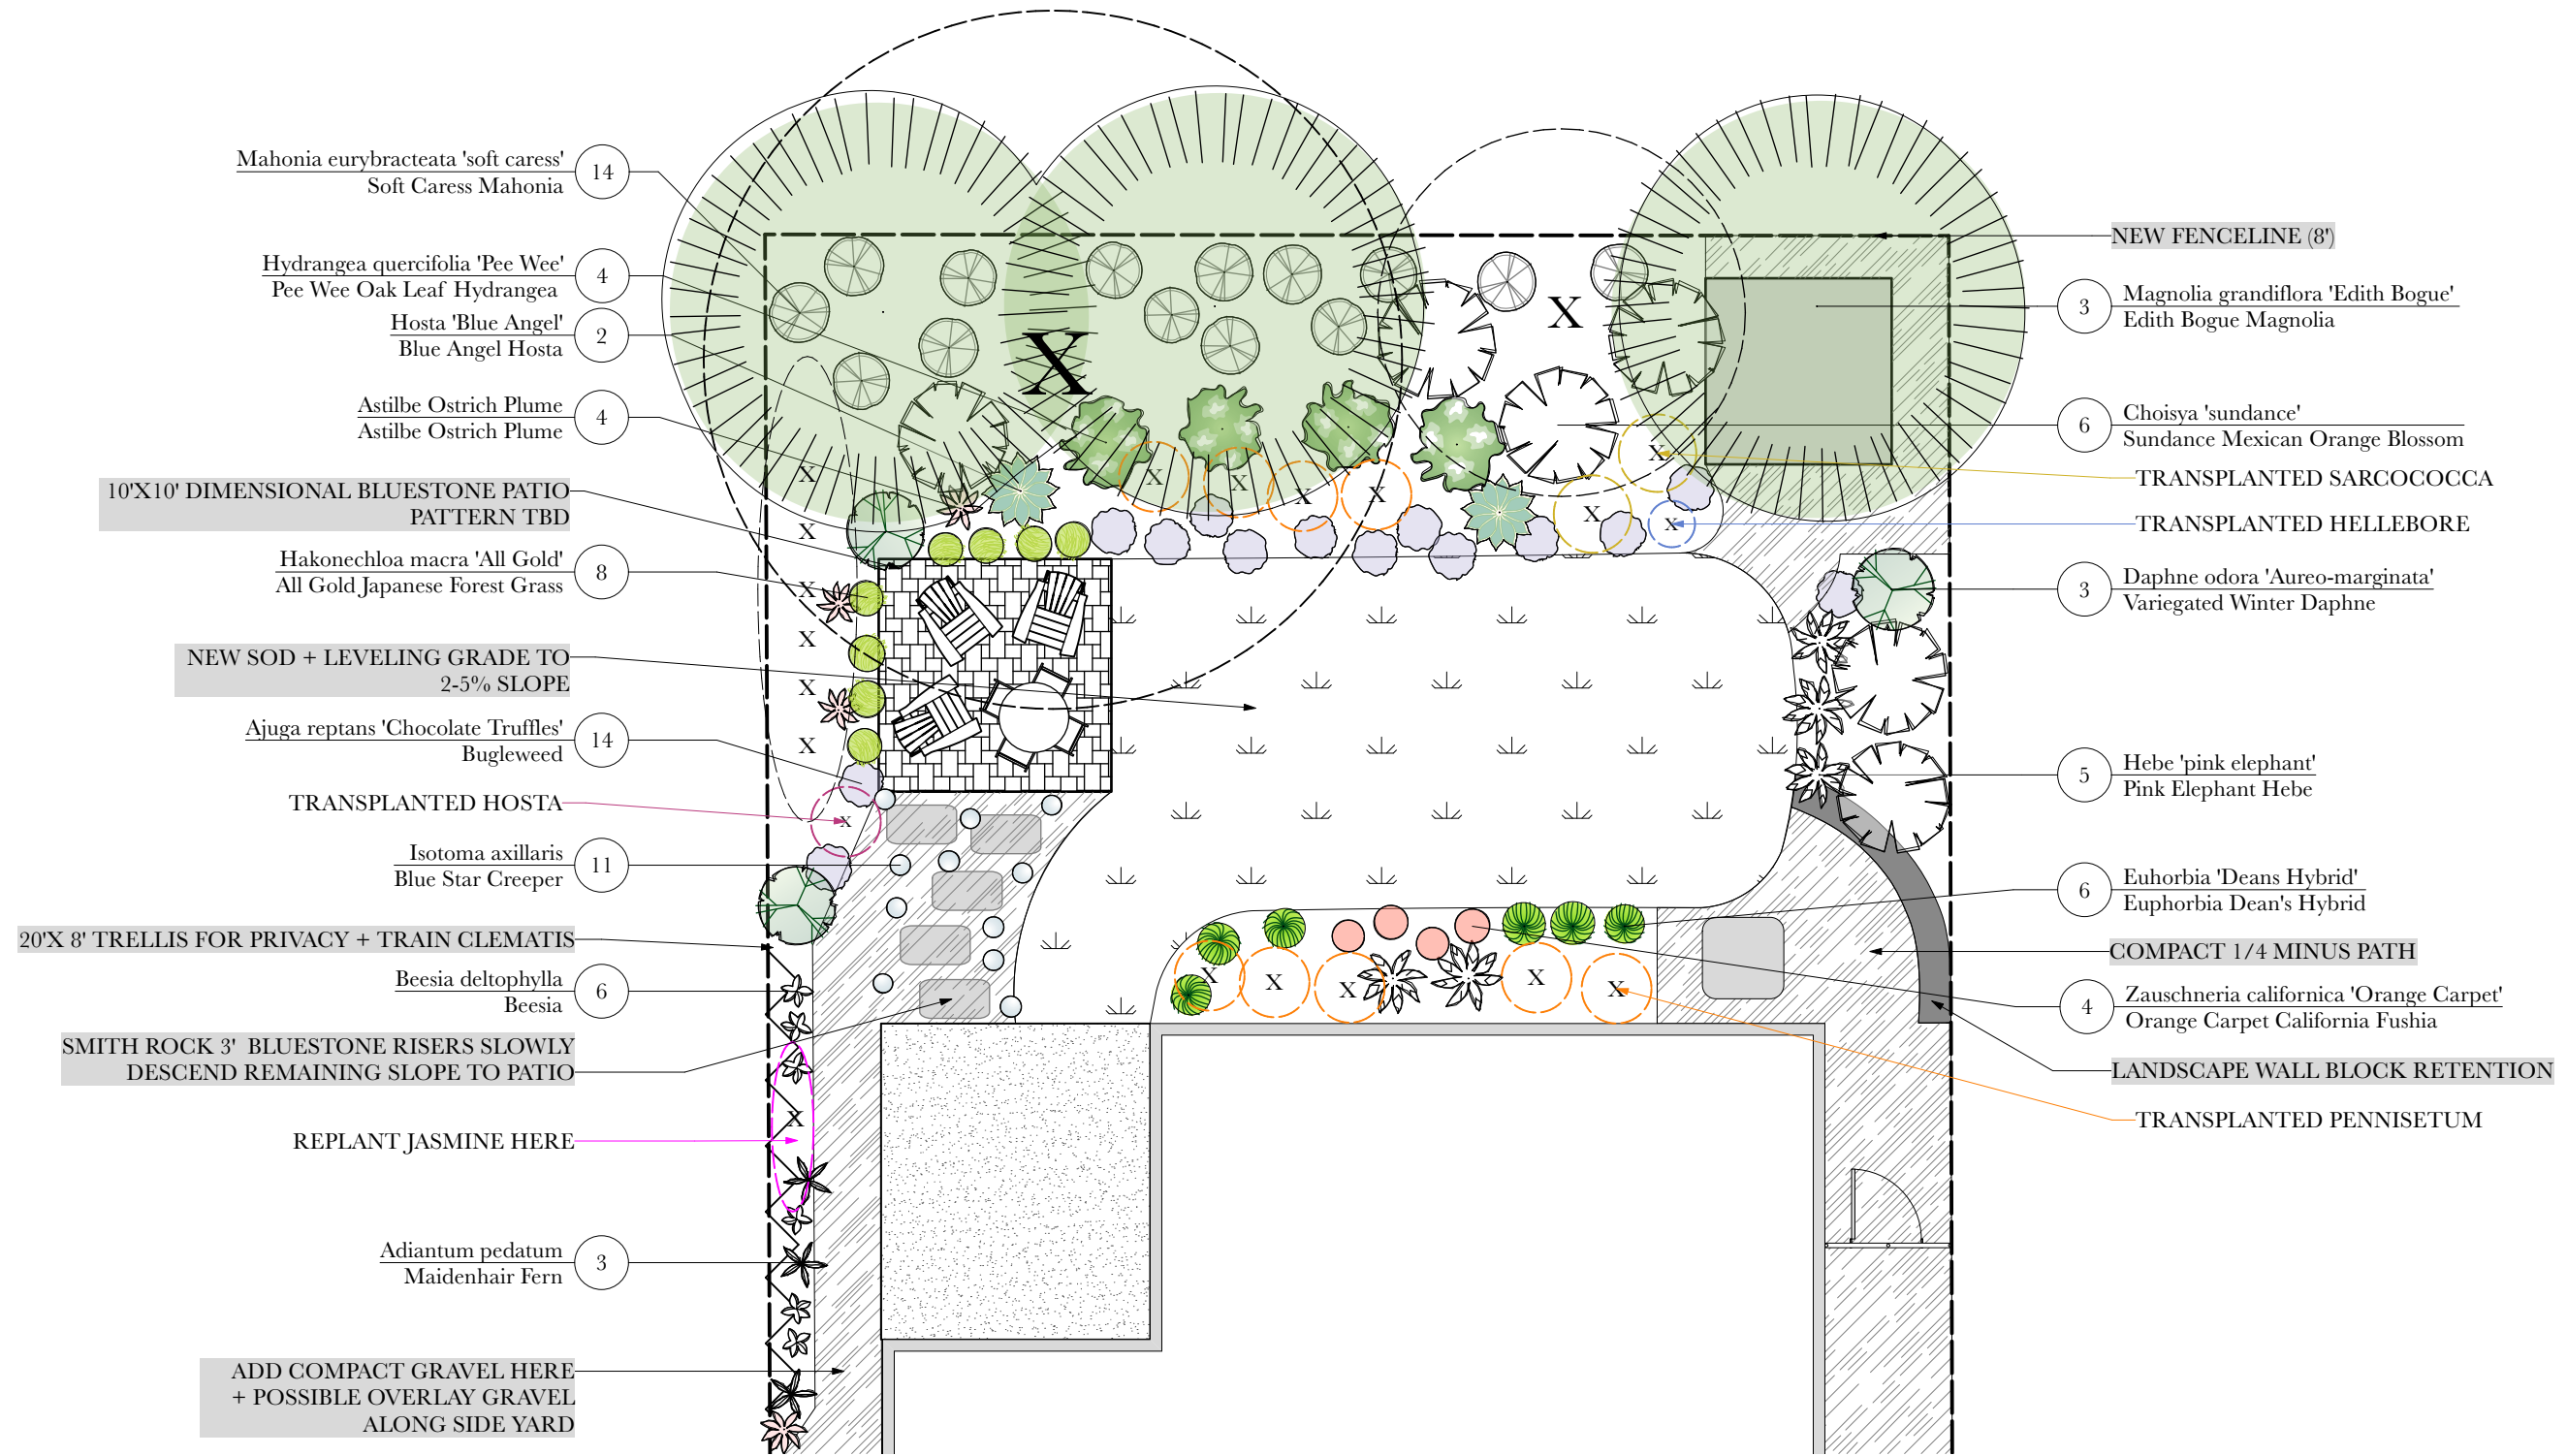

DEANNA & VALERIE RESIDENCE/FRONT YARD

DEANNA & VALERIE RESIDENCE/BACKYARD

DEANNA & VALERIE RESIDENCE/FRONT YARD

Princeton Sentry Ginkgo

Greensphere Manzanita

California Fuschia

Powis Castle Wormwood

Dean's Hybrid Euphorbia

Jerusalem Sage

Golden Lotus Hellebore

Purple Gayfeather

Pink Elephant Hebe

Cheviot Sunrose

Broadleaf Stonecrop

Angelina Sedum

Creeping Thyme

DEANNA & VALERIE RESIDENCE MATERIALS

1/4 minus gravel pathway (with steel edging)

Landscape block retaining wall

Bluestone stepping stones

Bluestone risers

Variegated/dimensional bluestone patio